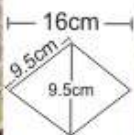

MODEL

Naldehra ASST-20H

HEXAGON

12cm
14cm
17.3cm
20cm

हेक्सागन

KACHUA

17.3cm

16cm

कछुआ

CHAKORA

चकोरा

RAMBO

रेम्बो

RAM CHAKOR

राम चकोर

ASHARFEE

अशार्फी

SPECIAL DESIGNS ARE ALSO AVAILABLE