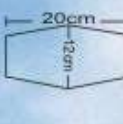

Naldehra

MODEL

ASST-20H

All Technologies jointly developed with **BMTC** Building Material Technology Promotion Council, (Government of India)

STONE TILE MACHINE

HEXAGON

KACHUA

CHAKORA

RAMBO

RAM

CHAKOR

ASHARFEE

AYAT

TECHNOLOGY PARAMETER	Name / Model	ASST-20H	Outer Size	70*70*150	Movement Range	12 CM	Ram Power	2 KW
	Weight (Appx.)	.75 T	Voltage	380 V	3Ph.Ram Pressure	20*20*3		

The abnormal stone pressing machine from our factory, is professionally made for producing irregular-shaped paving, wall tiles etc. The shaping takes place by hydraulic single strokes cutting process. It produces highly efficient, precise and stable, varieties of good tile patterns with the abandoned leftover thappy waste pieces. (Mould can be fixed and adjusted as per the requirement of the customers)

ASHTABHUJ

TEEN PHOOL

APPLE

DHOLAK

MOSAICS

CHATAR BHUJ

SUN FLOWER

FAN OF INDIA

AYAT