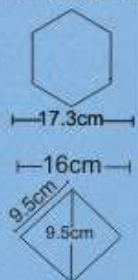

Naldehra

MODEL

ASST-20H

All Technologies jointly developed with **BMTC** Building Material Technology Promotion Council, (Government of India)

STONE TILE MACHINE

HEXAGON

KACHUA

CHAKORA

RAMBO

RAM

CHAKOR

ASHARFEE

AYAT

TECHNOLOGY PARAMETER	Name / Model	ASST-20H	Outer Size	70*70*150	Movement Range	12 CM	Ram Power	2 KW
	Weight (Appx.)	.75 T	Voltage	380 V	3Ph.Ram Pressure	20*20*3		

The abnormal stone pressing machine from our factory, is professionally made for producing irregular-shaped paving, wall tiles etc. The shaping takes place by hydraulic single strokes cutting process. It produces highly efficient, precise and stable, varieties of good tile patterns with the abandoned leftover thappy waste pieces. (Mould can be fixed and adjusted as per the requirement of the customers)

ASHTABHUJ

TEEN PHOOL

APPLE

DHOLAK

MOSAICS

CHATAR BHUJ

SUN FLOWER

FAN OF INDIA

AYAT