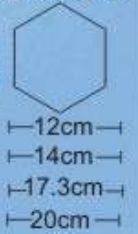

Naldehra

MODEL

ASST-20H

All Technologies jointly developed with **BMTC** Building Material Technology Promotion Council, (Government of India)

STONE TILE MACHINE

HEXAGON

KACHUA

CHAKORA

RAMBO

RAM

CHAKOR

ASHARFEE

AYAT

TECHNOLOGY PARAMETER	Name / Model	ASST-20H	Outer Size	70*70*150	Movement Range	12 CM	Ram Power	2 KW
	Weight (Appx.)	.75 T	Voltage	380 V	3Ph.Ram Pressure	20*20*3		

The abnormal stone pressing machine from our factory, is professionally made for producing irregular-shaped paving, wall tiles etc. The shaping takes place by hydraulic single strokes cutting process. It produces highly efficient, precise and stable, varieties of good tile patterns with the abandoned leftover thappy waste pieces. (Mould can be fixed and adjusted as per the requirement of the customers)

ASHTABHUJ

TEEN PHOOL

APPLE

DHOLAK

MOSAICS

CHATAR BHUJ

SUN FLOWER

FAN OF INDIA

AYAT